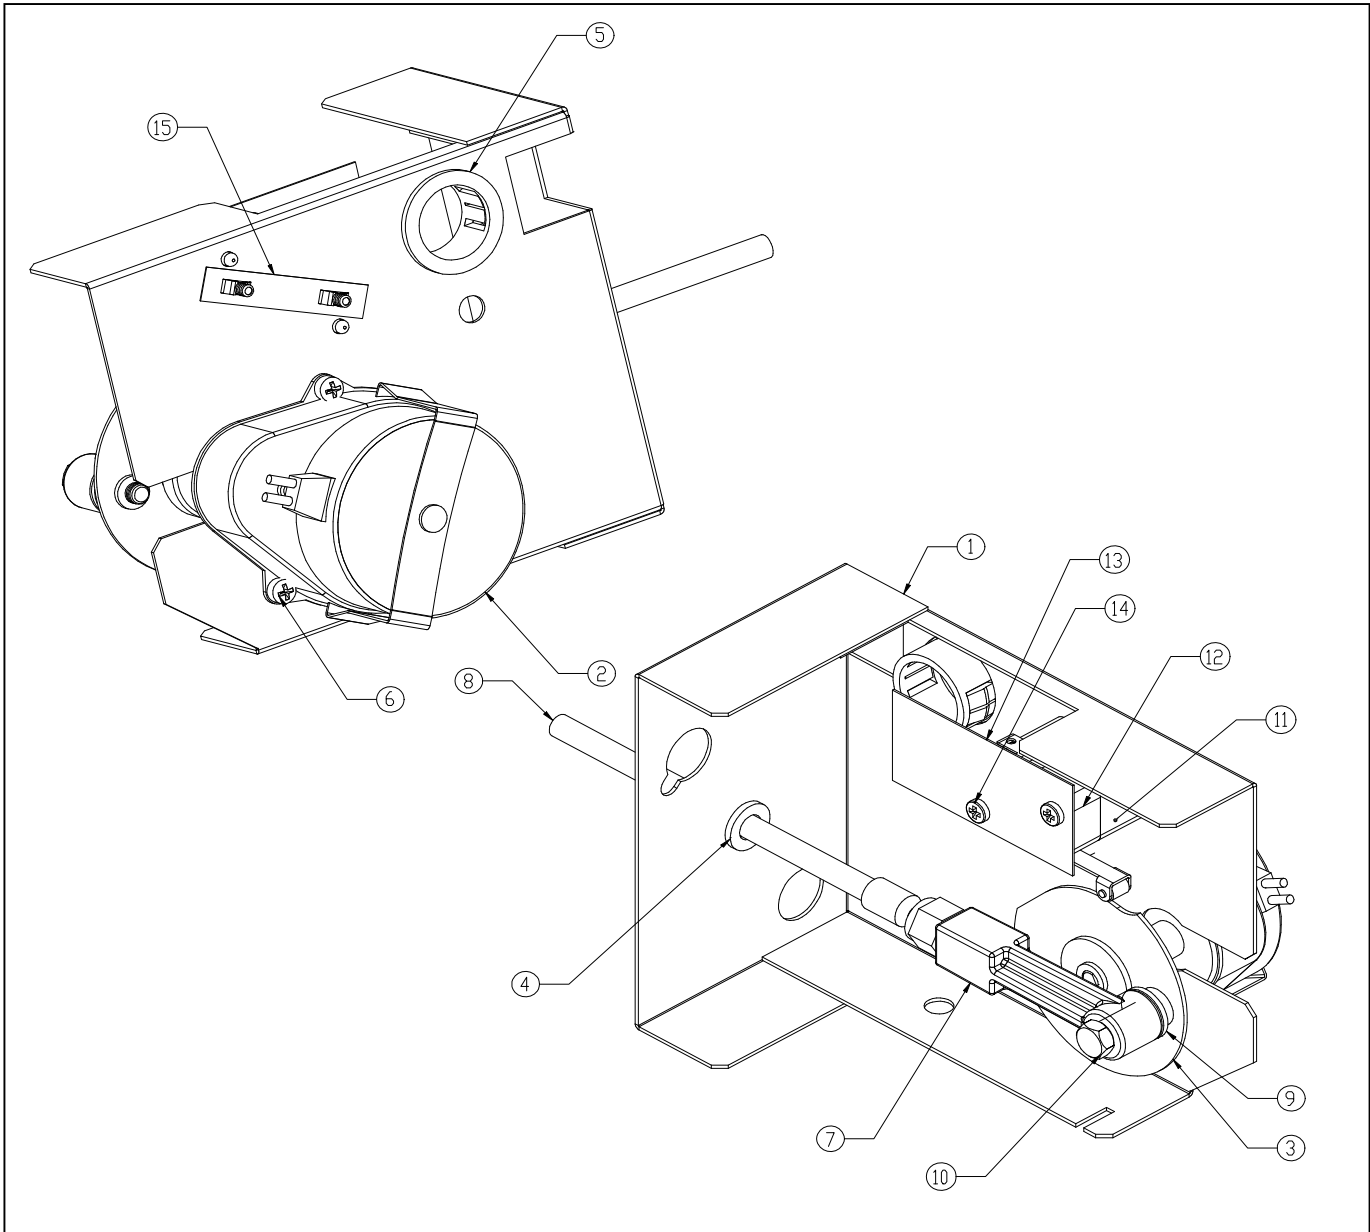

Item	ICEU300	ICEU305	Description
	2061962-05S	2061962-07S	Harvest Assist Assembly
1	3013170-01	3013170-01	Bracket, Probe Motor
2	9161030-01	9161031-01	Gear Motor
3	9131190-03	9131190-03	Clutch Assembly, 60 Degree
4	9051001-13	9051001-13	Snap Bushing
5	9051001-03	9051001-03	Snap Bushing
6	9031019-08	9031019-08	#6-32 x 1/2 Screw
7	9051057-01	9051057-01	Connecting Rod
8	9021102-01	9021102-01	Probe, Single Length
9	9031003-03	9031003-03	Flat Washer
10	9031119-01	9031119-01	Shoulder Screw
11	9051519-01	9051519-01	Spacer, Cam Switch
12	9101160-01	9101160-01	Cam Switch
13	9131500-01	9131500-01	Insulator
14	9031008-44	9031008-44	Pan Head Screw
15	9031120-01	9031120-01	Speed Nut Plate