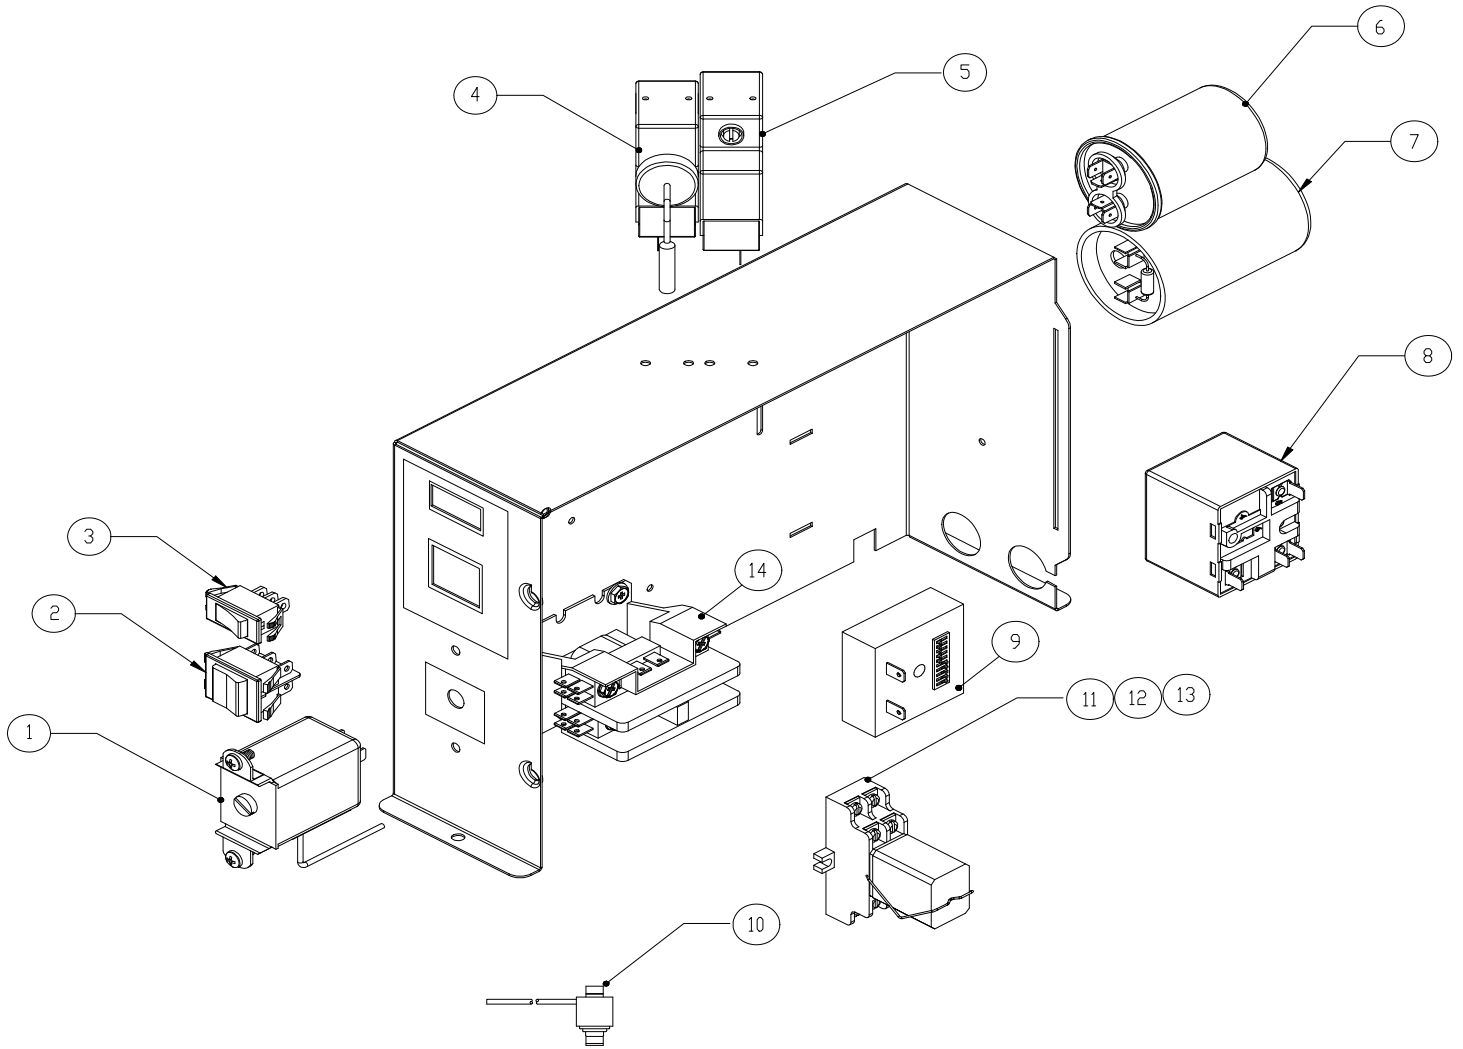

Item	ICEU300	ICEU305	Description
1	9041097-01	9041097-01	Thermostat-Bin Control
2	9101195-01	9101195-01	Ice/Off/Wash Switch
3	9101139-03	9101139-03	Switch-Purge
4	9041095-01	9041095-01	High Pressure Control
4	9041091-01	9041091-01	High Pressure Control-From SN 10041280011405
5	9041094-01	9041094-01	Low Pressure Control (Timer Initiate)
6	N/A	9181009-08	Run Capacitor
7	9181003-39	9181003-40	Start Capacitor
8	9181004-27	9181010-26	Relay
9	9101148-01	9101148-01	Timing Module
10	9041087-03	9041087-03	High Temperature Safety Control
10	9041098-01	9041098-01	High Temperature Safety Control-From SN 10041280011405
11	9101084-01	9041084-02	Relay
12	9101083-01	9101083-01	Socket-Relay
13	9041083-02	9041083-02	Hold Down Spring - Relay
14	9101002-07	9101002-06	Contactur-From SN 10041280011405