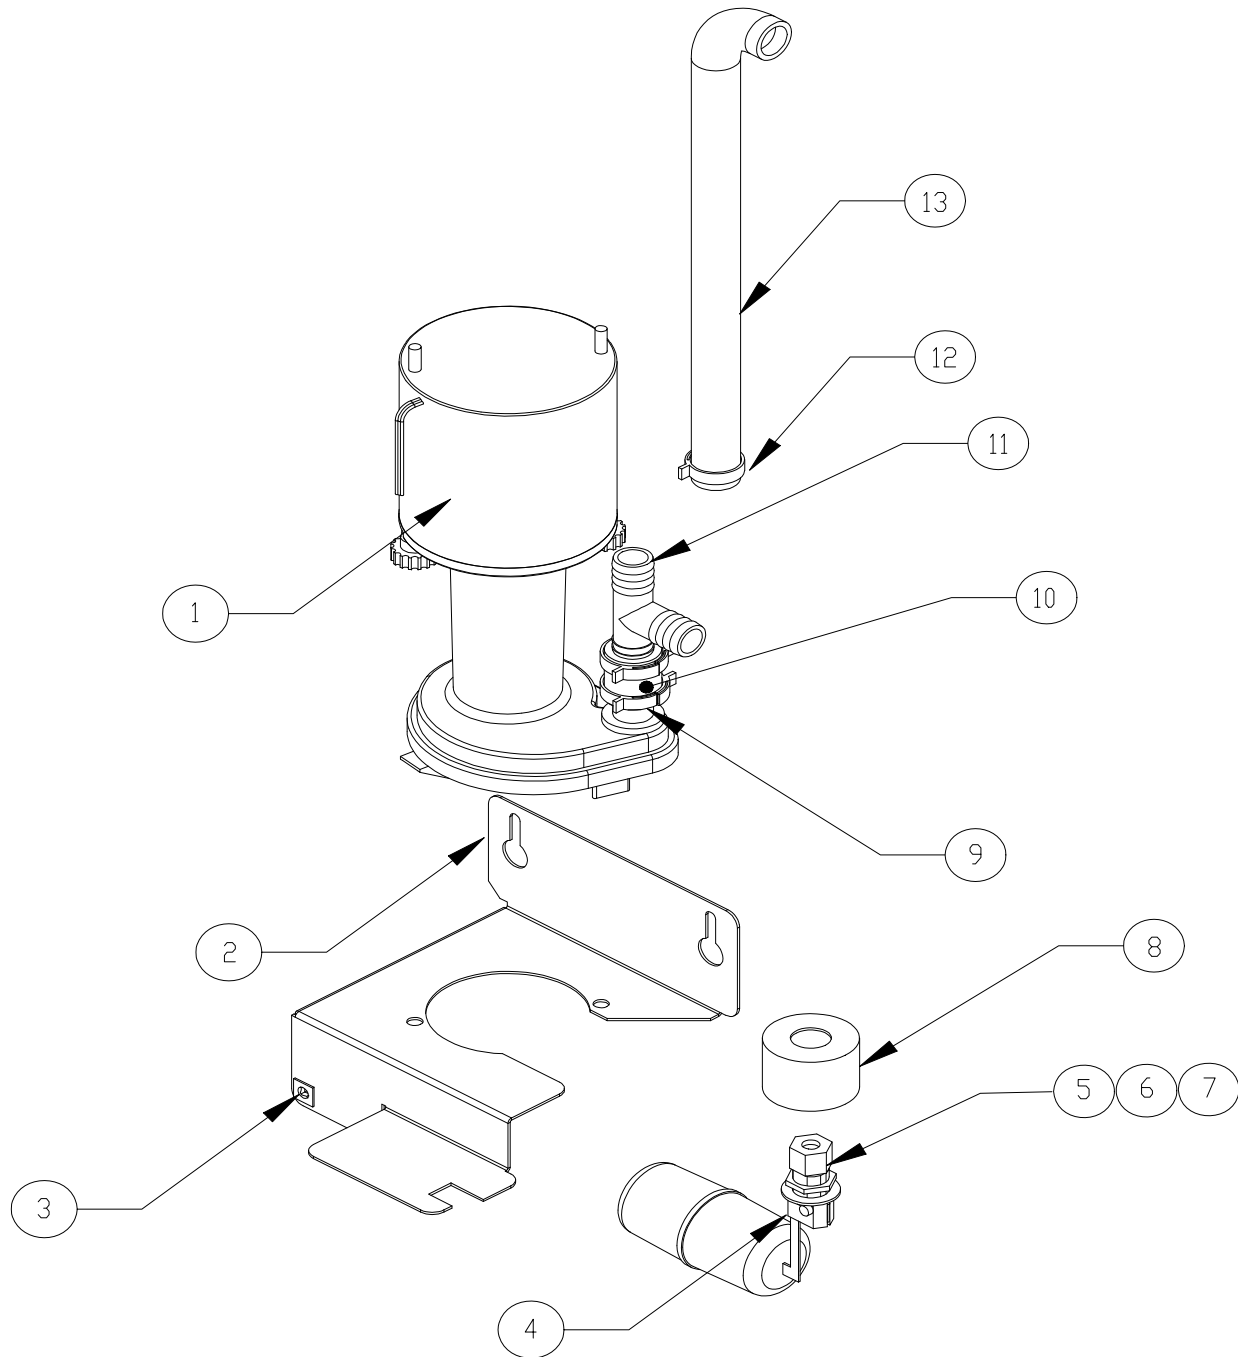

Item	ICEU300	ICEU305	Description
1	9161076-01	9161076-02	Water Pump
2	3013219-01	3013219-01	Pump Bracket
3	9031141-01	9031141-01	Plastic Nut
4	9131111-01	9131111-01	Float
5	6021032-01	6021032-01	Tube-Polyethylene - 11 Inches Required
6	9091080-01	9091080-01	Barrel Fitting
7	9091081-01	9091081-01	Sleeve
8	9131026-02	9131026-02	Cap Plug
9	3051223-02	3051223-02	Hose PVC 5/8 - 2.00 Inch Required
10	9021010-04	9021010-04	Plastic Clamp
11	9091024-01	9091024-01	Barbed Tee
12	9021010-03	9021010-03	Plastic Clamp
13	9051280-05	9051280-05	Drain Tube