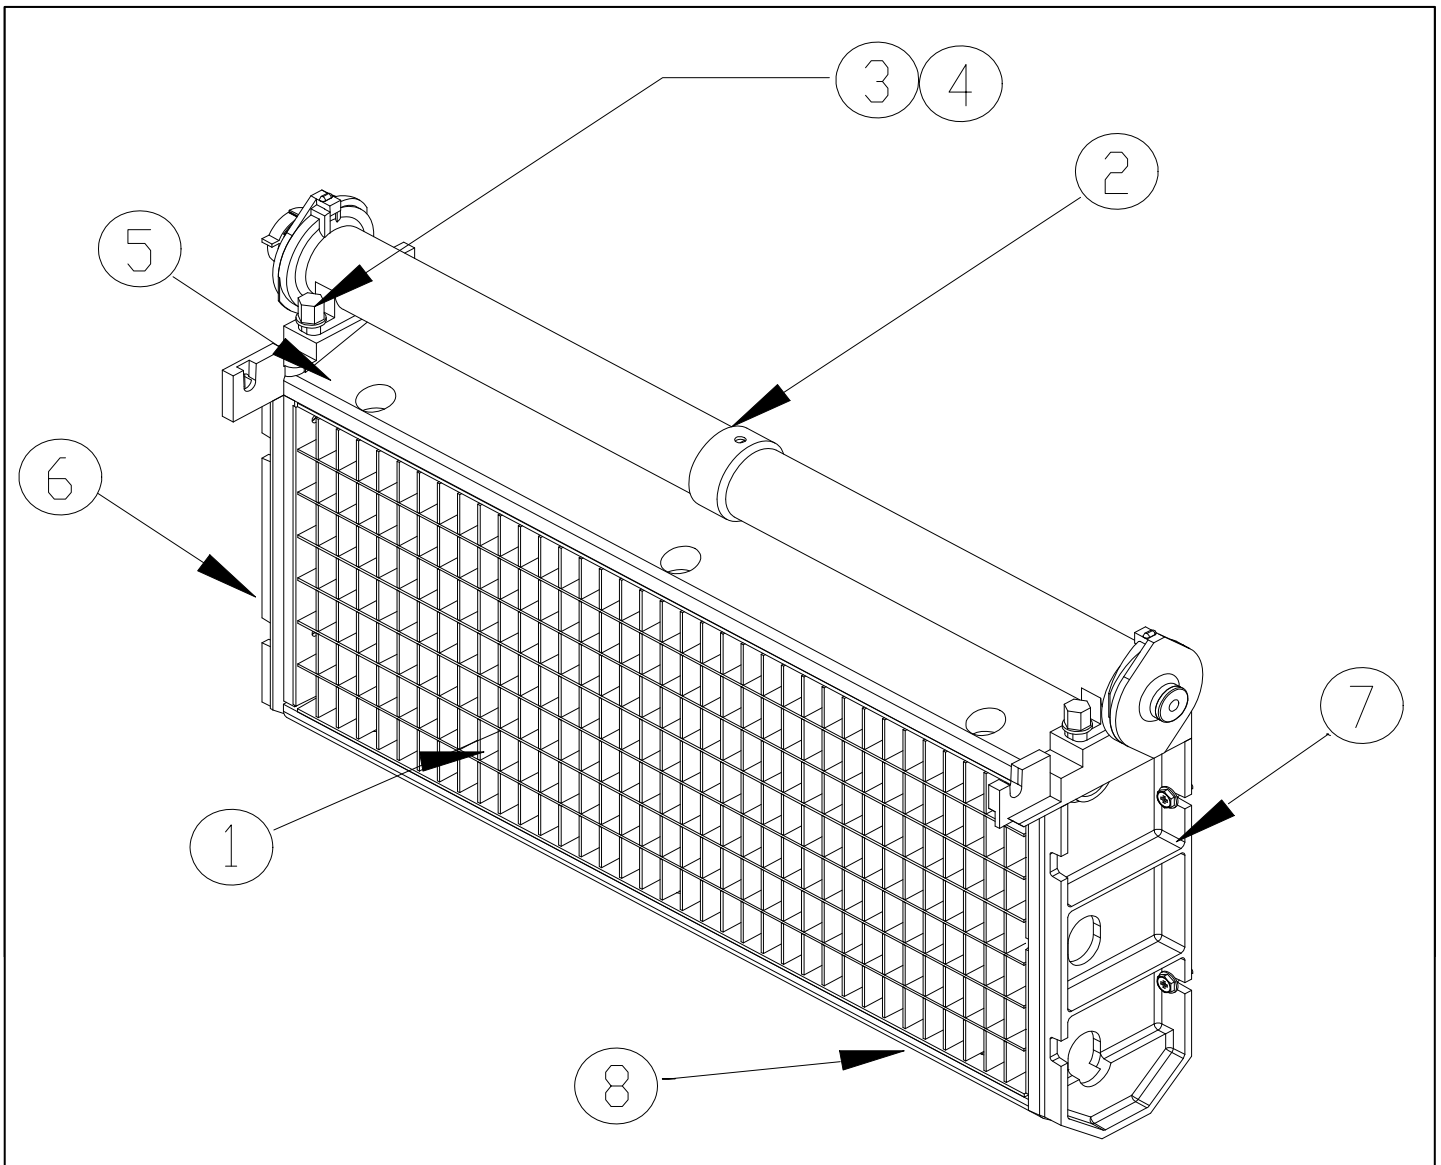

Item	ICEU300	ICEU305	Description
1	2051231-02s	2051231-02s	Evaporator Assembly-Half Cube (Shown)
1	2051231-01s	2051231-01s	Evaporator Assembly-Full Cube
2	2041338-01	2041338-01	Water Distribution Tube
3	9031122-01	9031122-01	Thumbscrew
4	9031004-19	9031004-19	Rubber Washer
5	9051135-05	9051135-05	Spillway
6	9051136-07	9051136-07	Left Side Evaporator Mounting Panel
7	9051136-08	9051136-08	Right Side Evaporator Mounting Panel
8	9051135-04	9051135-04	Water Return