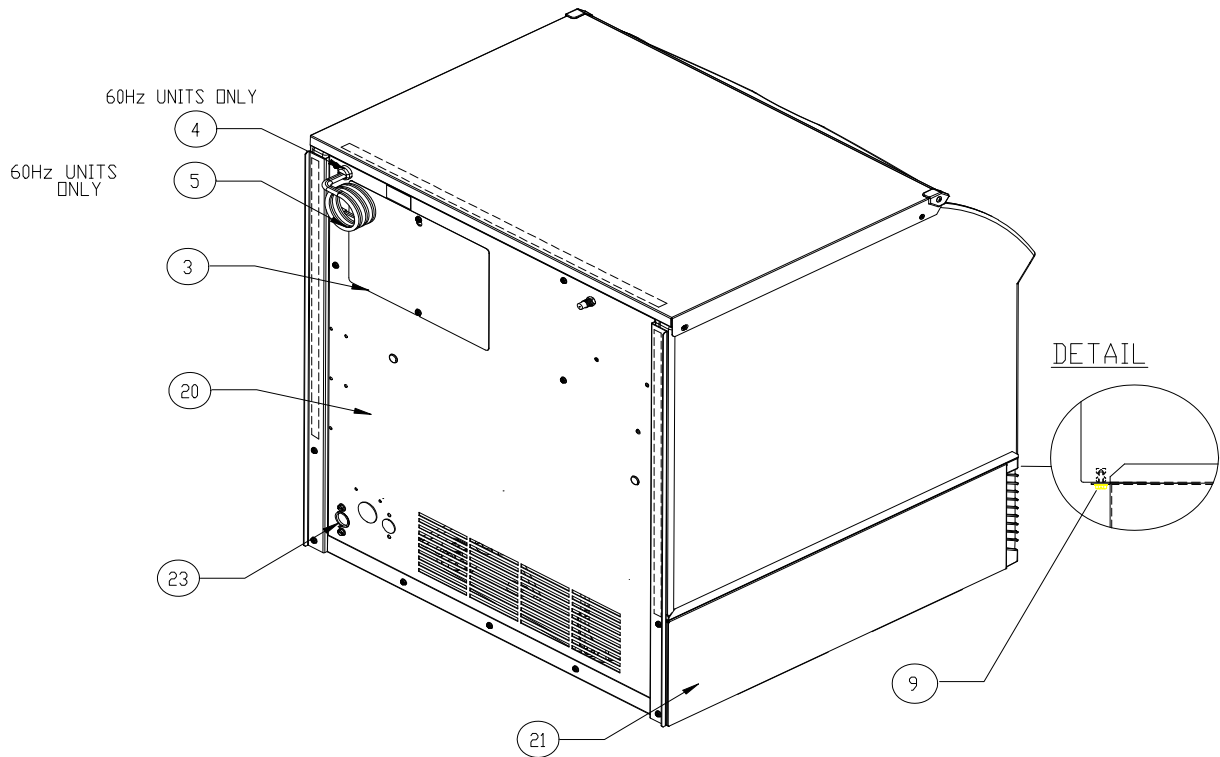

Ice-O-Matic[®]

SERVICE PARTS MANUAL
The ICE Series Undercounter Cubers
MODEL-ICEU3002, ICEU305**2**

This parts list contains the service parts available for the ICEU300**2 Undercounter icemakers.

Check the model number on the data plate and refer to the correct listing for the specific component.

Note: ** Denotes condenser and cube size

Ice-O-Matic
11100 East 45th Ave.
Denver Co. 80239
800-423-3367

Item	ICEU300	ICEU305	Description
1	3021895-01	3021895-01	Trim Strip RH
2	3051895-02	3051895-02	Trim Strip LH
3	3012149-01	3012149-01	Panel Rear Access
4	9151015-04	N/A	Bushing, Strain Relief
5	9101242-01	N/A	Power Cord 115 Volt Only
6	9051530-01	9051530-01	Front Grill Large
7	9051531-01	9051531-01	Front Grill Small
8	2101400-01S	2101400-01S	Bin Assembly (Includes Item 10)
9	9031112-01	9031112-01	Hex Head Machine Screw
10	9091122-02	9091122-02	Drain Elbow
11	9021010-04	9021010-04	Clamp
12	2101434-01S	2101434-01S	Bin Door Assembly
	9051525-04	9051525-04	Bin Door
	9031122-03	9031122-03	Thumb Screw
	3013235-01	3013235-01	Door Stop
13	2101429-01S	2101429-01S	Bin Top Assembly Stainless Steel
	9051573-02	9051573-02	Plastic Corner Cap Left Side
	9051573-01	9051573-01	Plastic Corner Cap Right Side
	9031098-02	9031098-02	Truss Head Sheet Metal Screw-Plastic Corner
14	9031023-10	9031023-10	Top Panel Screw
15	9031046-03	9031046-03	Screw
16	9031162-01	9031162-01	Bin Fastener Thumb Nut Three Prong
17	3013161-01	3013221-01	Control Box Cover
18	9021001-04	9021001-04	Leg Set (4 each)
19	9051127-02	9051127-02	Ice Scoop
20	2021646-01	2021646-01	Rear Panel
21	3021883-01	3021883-01	Left Side Panel
22	3021883-01	3021883-01	Right Side Panel
23	9091140-01	9091140-01	Plastic Drain Fitting
24	N/A	3013242-01	Water Pump Cover
25	N/A	3013241-01	Cover Base Panel