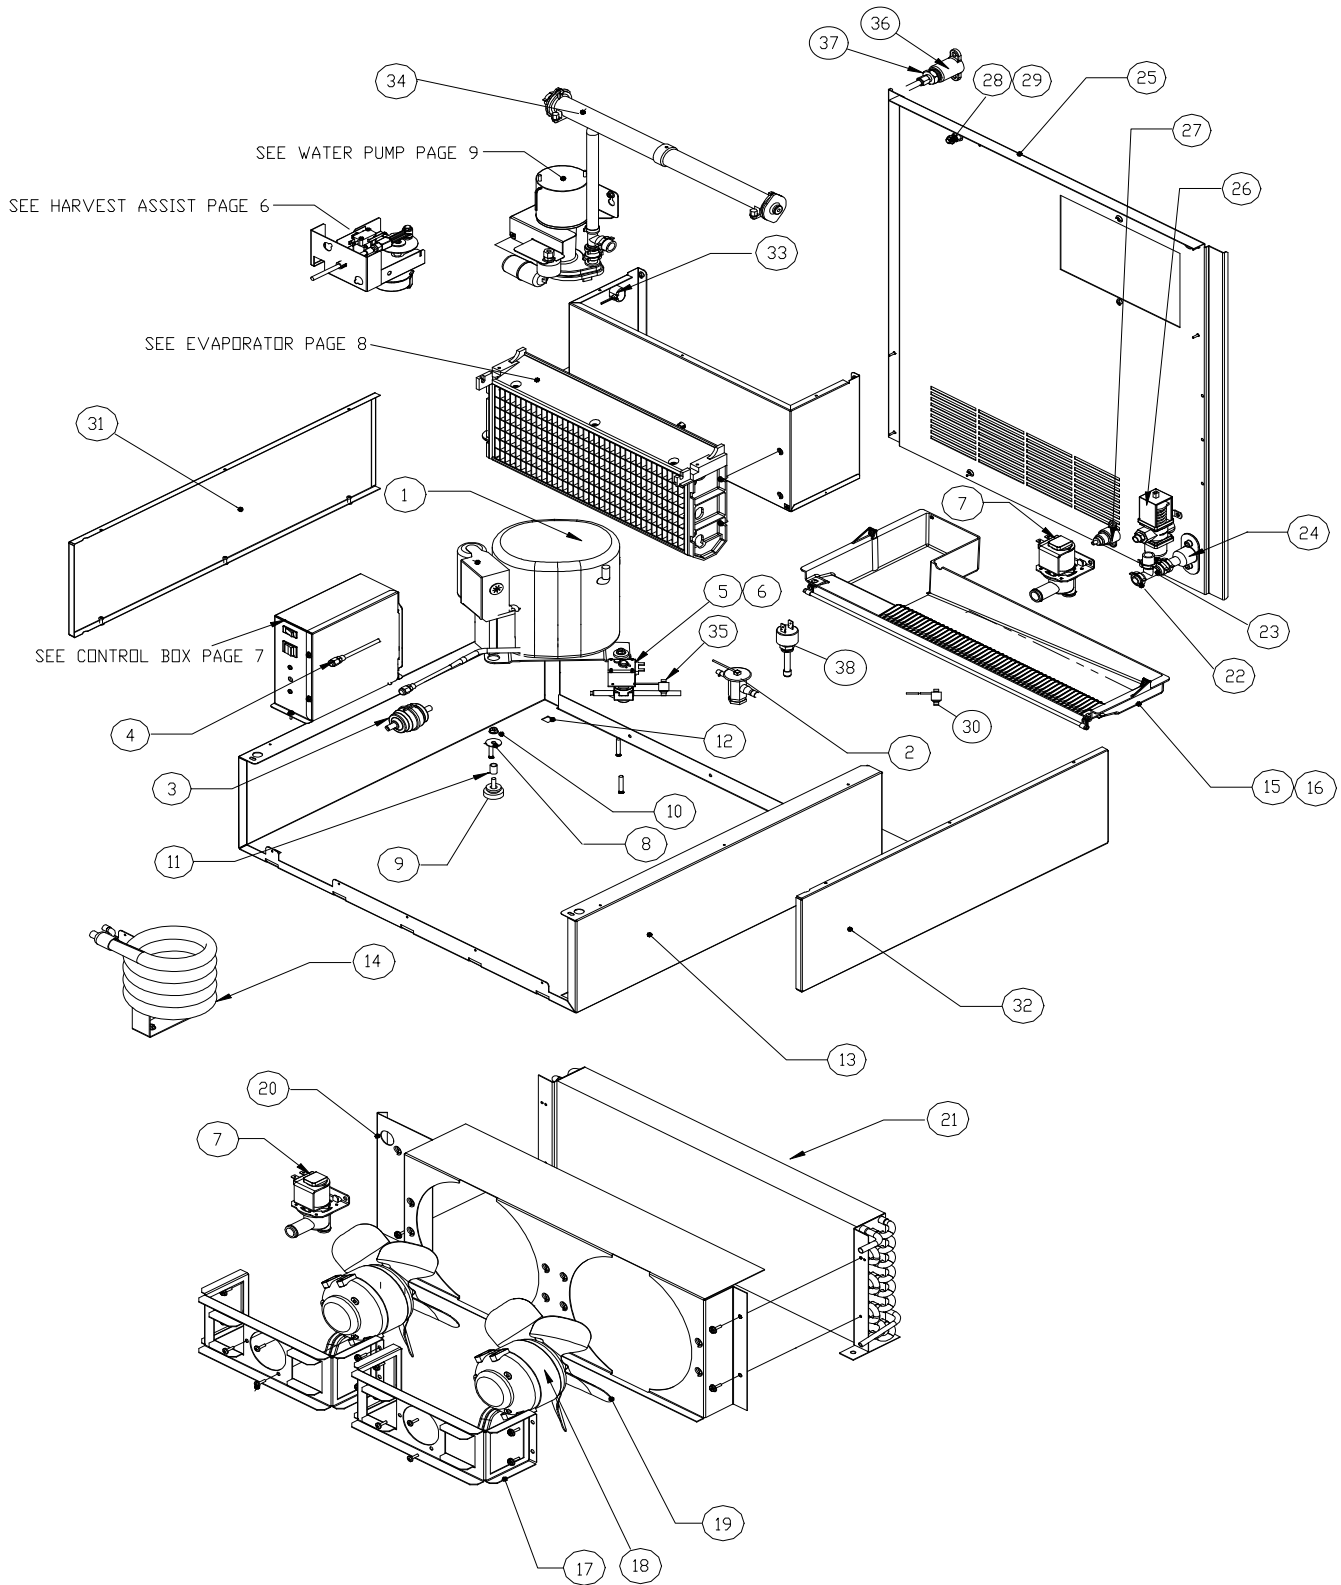

Check carefully that the correct part is identified and ordered.

Table of Contents	Page 1
Bin and Exterior Components	Page 2 - 3
Refrigeration System	Page 4 - 5
Harvest Assist Assembly	Page 6
Control Box	Page 7
Evaporator	Page 8
Water Pump	Page 9

Note: ** Denotes condenser and cube size

Ice-O-Matic
11100 East 45th Ave.
Denver Co. 80239
800-423-3367

Item	ICEU300	ICEU305	Description
1	3021895-01	3021895-01	Trim Strip RH
2	3051895-02	3051895-02	Trim Strip LH
3	3012149-01	3012149-01	Panel Rear Access
4	9151015-04	N/A	Bushing, Strain Relief
5	9101242-01	N/A	Power Cord 115 Volt Only
6	9051530-01	9051530-01	Front Grill Large
7	9051531-01	9051531-01	Front Grill Small
8	2101400-01S	2101400-01S	Bin Assembly (Includes Item 10)
9	9031112-01	9031112-01	Hex Head Machine Screw
10	9091122-02	9091122-02	Drain Elbow
11	9021010-04	9021010-04	Clamp
12	2101434-01S	2101434-01S	Bin Door Assembly
	9051525-04	9051525-04	Bin Door
	9031122-03	9031122-03	Thumb Screw
	3013235-01	3013235-01	Door Stop
13	2101429-01S	2101429-01S	Bin Top Assembly Stainless Steel
	9051573-02	9051573-02	Plastic Corner Cap Left Side
	9051573-01	9051573-01	Plastic Corner Cap Right Side
	9031098-02	9031098-02	Truss Head Sheet Metal Screw-Plastic Corner
14	9031023-10	9031023-10	Top Panel Screw
15	9031046-03	9031046-03	Screw
16	9031162-01	9031162-01	Bin Fastener Thumb Nut Three Prong
17	3013161-01	3013221-01	Control Box Cover
18	9021001-04	9021001-04	Leg Set (4 each)
19	9051127-02	9051127-02	Ice Scoop
20	2021646-01	2021646-01	Rear Panel
21	3021883-01	3021883-01	Left Side Panel
22	3021883-01	3021883-01	Right Side Panel
23	9091140-01	9091140-01	Plastic Drain Fitting
24	N/A	3013242-01	Water Pump Cover
25	N/A	3013241-01	Cover Base Panel