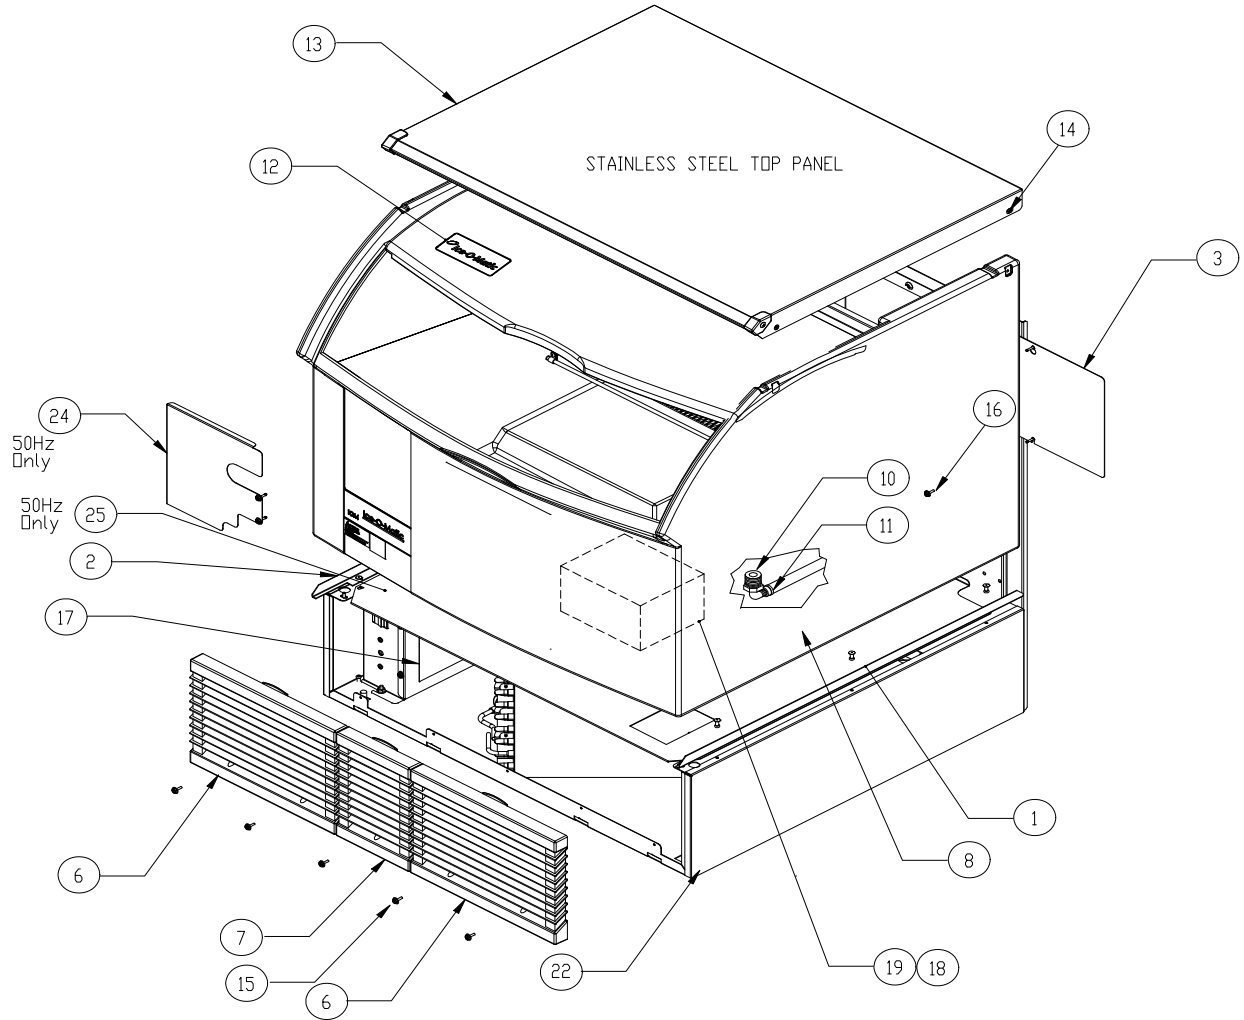

Ice-O-Matic[®]

SERVICE PARTS MANUAL
The ICE Series Undercounter Cubers
MODEL-ICEU3002, ICEU305**2**

This parts list contains the service parts available for the ICEU300**2 Undercounter icemakers.

Check the model number on the data plate and refer to the correct listing for the specific component.

Note: ** Denotes condenser and cube size

Ice-O-Matic
11100 East 45th Ave.
Denver Co. 80239
800-423-3367

Item	ICEU300	ICEU305	Description
1	3021895-01	3021895-01	Trim Strip RH
2	3051895-02	3051895-02	Trim Strip LH
3	3012149-01	3012149-01	Panel Rear Access
4	9151015-04	N/A	Bushing, Strain Relief
5	9101242-01	N/A	Power Cord 115 Volt Only
6	9051530-01	9051530-01	Front Grill Large
7	9051531-01	9051531-01	Front Grill Small
8	2101400-01S	2101400-01S	Bin Assembly (Includes Item 10)
9	9031112-01	9031112-01	Hex Head Machine Screw
10	9091122-02	9091122-02	Drain Elbow
11	9021010-04	9021010-04	Clamp
12	2101434-01S	2101434-01S	Bin Door Assembly
	9051525-04	9051525-04	Bin Door
	9031122-03	9031122-03	Thumb Screw
	3013235-01	3013235-01	Door Stop
13	2101429-01S	2101429-01S	Bin Top Assembly Stainless Steel
	9051573-02	9051573-02	Plastic Corner Cap Left Side
	9051573-01	9051573-01	Plastic Corner Cap Right Side
	9031098-02	9031098-02	Truss Head Sheet Metal Screw-Plastic Corner
14	9031023-10	9031023-10	Top Panel Screw
15	9031046-03	9031046-03	Screw
16	9031162-01	9031162-01	Bin Fastener Thumb Nut Three Prong
17	3013161-01	3013221-01	Control Box Cover
18	9021001-04	9021001-04	Leg Set (4 each)
19	9051127-02	9051127-02	Ice Scoop
20	2021646-01	2021646-01	Rear Panel
21	3021883-01	3021883-01	Left Side Panel
22	3021883-01	3021883-01	Right Side Panel
23	9091140-01	9091140-01	Plastic Drain Fitting
24	N/A	3013242-01	Water Pump Cover
25	N/A	3013241-01	Cover Base Panel