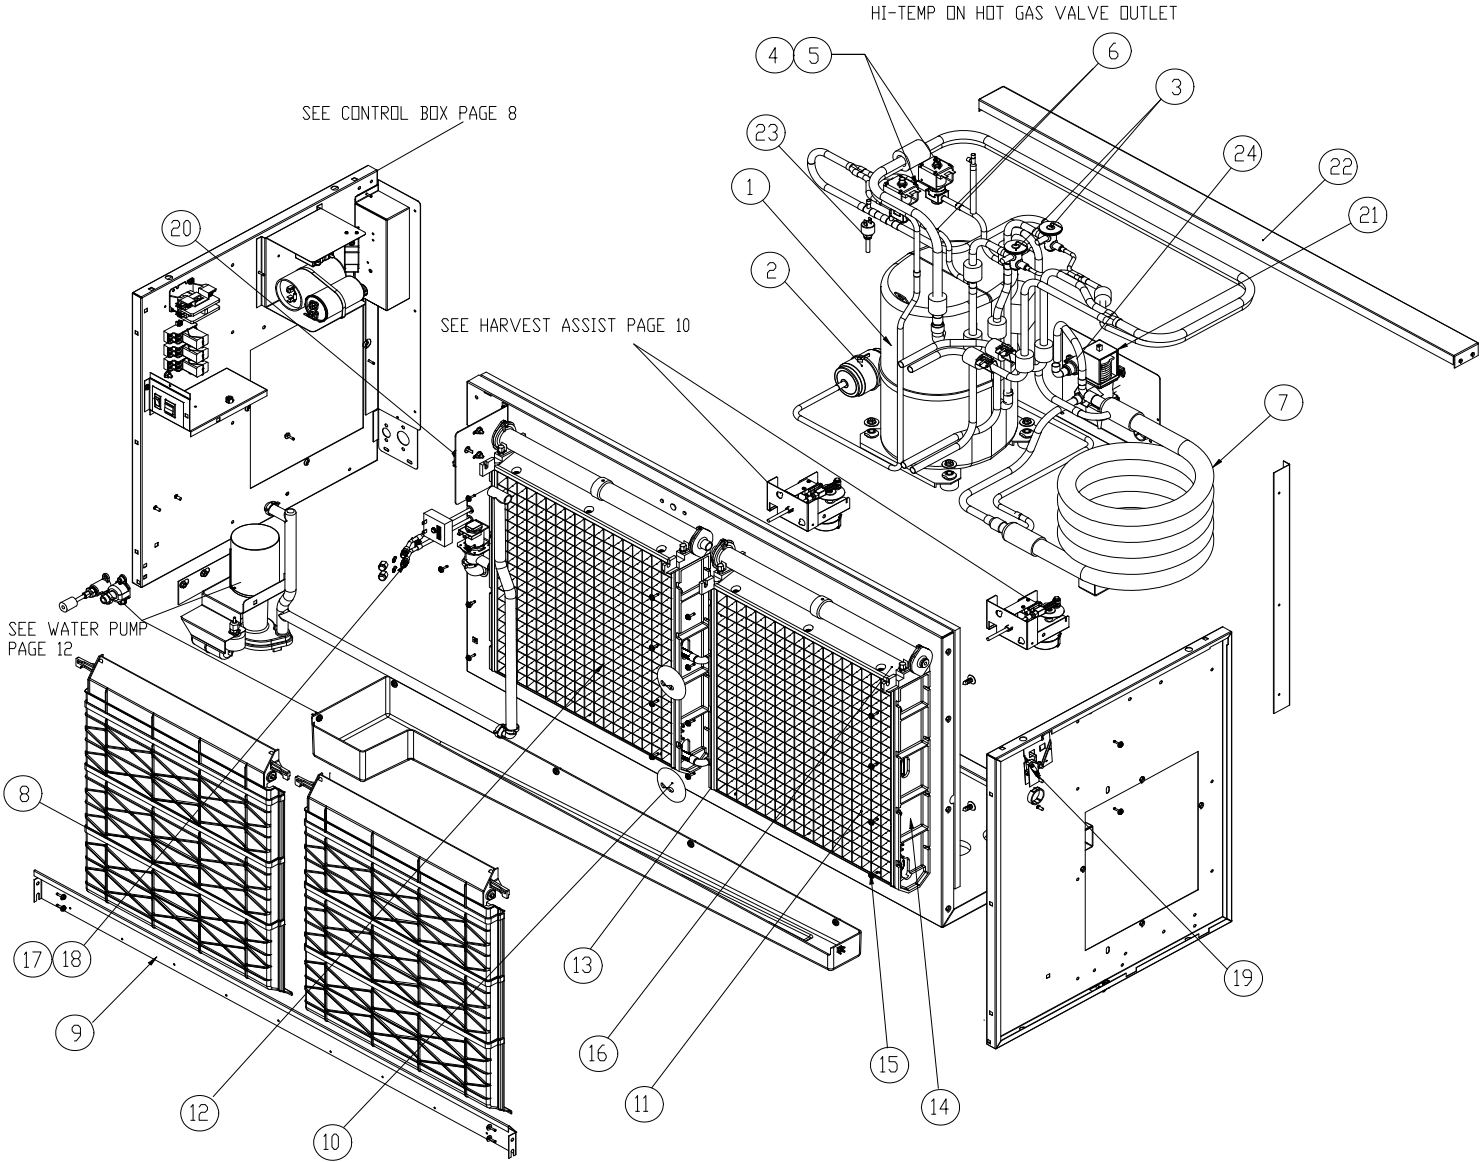

Check the model number on the data plate and refer to the correct listing for the specific component.

Check carefully that the correct part is identified and ordered.

Table of Contents	Page 1
Exterior Panels	Page 2
Water Cooled	Page 4
Remote	Page 6
Control Box	Page 8
Harvest Assist	Page 10
Water Pump/Float	Page 12
VRC Condenser	Page 14

**Ice-O-Matic
11100 East 45th Ave.
Denver Co. 80239
800-423-3367**

Item No.	Model Number				Description
	ICE1806	ICE1807	ICE2106	ICE2107	
1	2031511-03S	2031511-03S	2031511-03S	2031511-03S	Front Panel
	9051562-03	9051562-03	9051562-03	9051562-03	Front Panel End Cap, Right Hand
	9051562-04	9051562-04	9051562-04	9051562-04	Front Panel End Cap, Left Hand
2	9031098-04	9031098-04	9031098-04	9031098-04	Front Panel Screws
3	9051565-04	9051565-04	9051565-04	9051565-04	Right Hand Side Panel-Water Cooled and Remote Only
4	2101430-01S	2101430-01S	2101430-01S	2101430-01S	Top Panel
5	9051565-04	9051565-04	9051565-04	9051565-04	Left Hand Side Panel-Water Cooled and Remote Only
6	3021926-01	3021926-01	3021926-01	3021926-01	Rear Panel
7	9031046-01	9031046-01	9031046-01	9031046-01	Rear Cover Panel Screws
8	3013308-01	3013308-01	3013308-01	3013308-01	Junction Box Cover
9	9031046-01	9031046-01	9031046-01	9031046-01	Junction Box Cover Screws
10	3013315-01	3013315-01	3013315-01	3013315-01	Ice Deflector
11	3013294-01	3013294-01	3013294-01	3013294-01	Control Box Top Cover
12	3013293-01	3013293-01	3013293-01	3013293-01	Control Box Side Cover