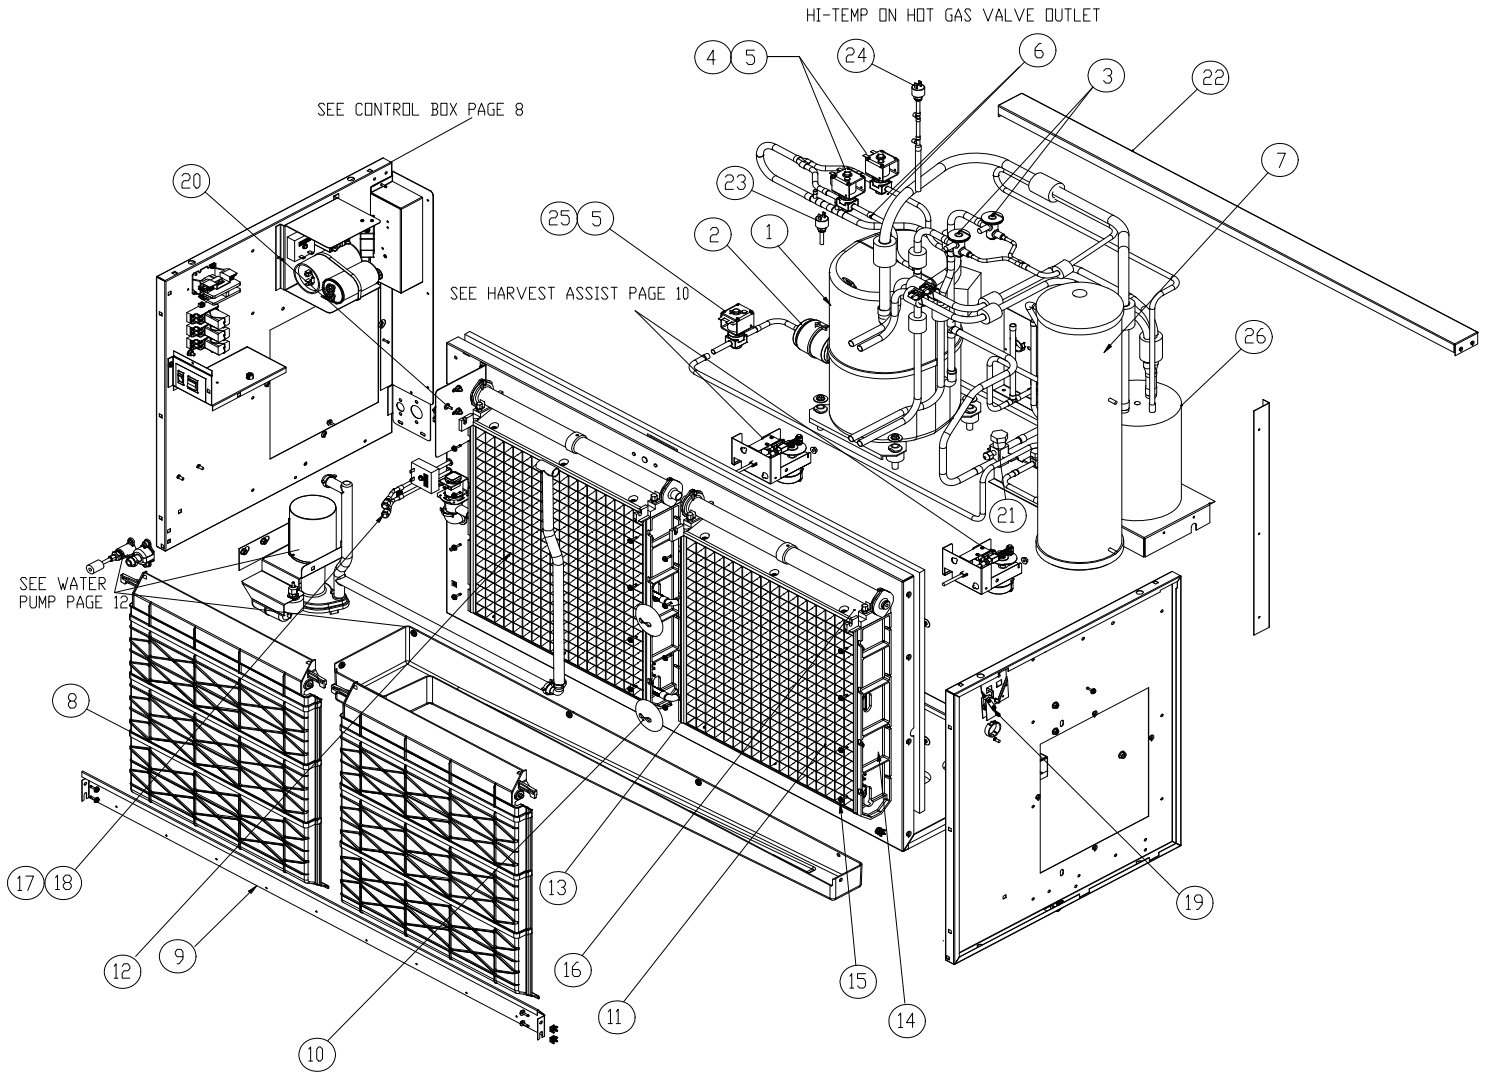

Item No.	Model Number				Description
	ICE1806	ICE1807	ICE2106	ICE2107	
1	9181108-11	9181108-12	9181129-11	9181129-12	Compressor
2	9151163-02	9151163-02	9151163-02	9151163-02	Filter Drier (Replaces 9151004-03)
3	9151152-01	9151152-01	9151152-01	9151152-01	Expansion Valve
4	9151123-02	9151123-02	9151123-02	9151123-02	Hot Gas Valve Body
5	9151123-04	9151123-04	9151123-04	9151123-04	Hot Gas Valve Coil
6	9041098-01	9041098-01	9041098-01	9041098-01	High Temperature Safety Control
7	9151109-01	9151109-01	9151109-01	9151109-01	Receiver
8	9051154-12	9051154-12	9051154-12	9051154-12	Evaporator Splash Curtain
9	3013315-01	3013315-01	3013315-01	3013315-01	Ice Deflector
10	9051237-02	9051237-02	9051237-02	9051237-02	Washer Tube
11	2051250-81	2051250-81	2051250-81	2051250-81	Evaporator Right Side Full Cube (Replaces 2051239-81)
11	2051250-82	2051250-82	2051250-82	2051250-82	Evaporator Right Side Half Cube (Replaces 2051239-82)
12	2081251-81	2051251-81	2051251-81	2051251-81	Evapoartor Left Side Full Cube (Replaces 2051240-81)
12	2051251-82	2051251-82	2051251-82	2051251-82	Evapoartor Left Side Half Cube (Replaces 2051240-82)
13	9051170-04	9051170-04	9051170-04	9051170-04	Evaporator Left Side Mounting Panel
14	9051170-03	9051170-03	9051170-03	9051170-03	Evaporator Right Side Mounting Panel
15	9051135-04	9051135-04	9051135-04	9051135-04	Water Return
16	9051135-05	9051135-05	9051135-05	9051135-05	Spillway
17	9091086-02	9091086-02	9091086-02	9091086-02	Valve Core
18	9091086-03	9091086-03	9091086-03	9091086-03	Valve Cap
19	9101124-02	9101124-02	9101124-02	9101124-02	Bin Switch Right Side (Cut Arm)
20	9101124-02	9101124-02	9101124-02	9101124-02	Bin Switch Left Side (Cut Arm)
21	9091143-02	9091143-02	9091143-02	9091143-02	Remote Shut-Off Valve (Large)
	9091143-01	9091143-01	9091143-01	9091143-01	Remote Shut-Off Valve (Small)
22	3013316-01	3013316-01	3013316-01	3013316-01	Rear Brace
23	9041091-01	9041091-01	9041091-01	9041091-01	High Pressure Control
24	9041092-02	9041092-02	9041092-02	9041092-02	Pump Down Control
25	9151123-02	9151123-02	9151123-02	9151123-02	Liquid Line Solenoid
26	2101421-01	2101421-01	2101421-01	2101421-01	Accumulator Assembly
	9091001-12	9091001-12	9091001-12	9091001-12	1/2 Inch Coupling (Not Shown)
	9091001-11	9091001-11	9091001-11	9091001-11	3/8 Inch Coupling (Not Shown)
	9151139-01	9151139-01	9151139-01	9151139-01	Check Valve (Not Shown)