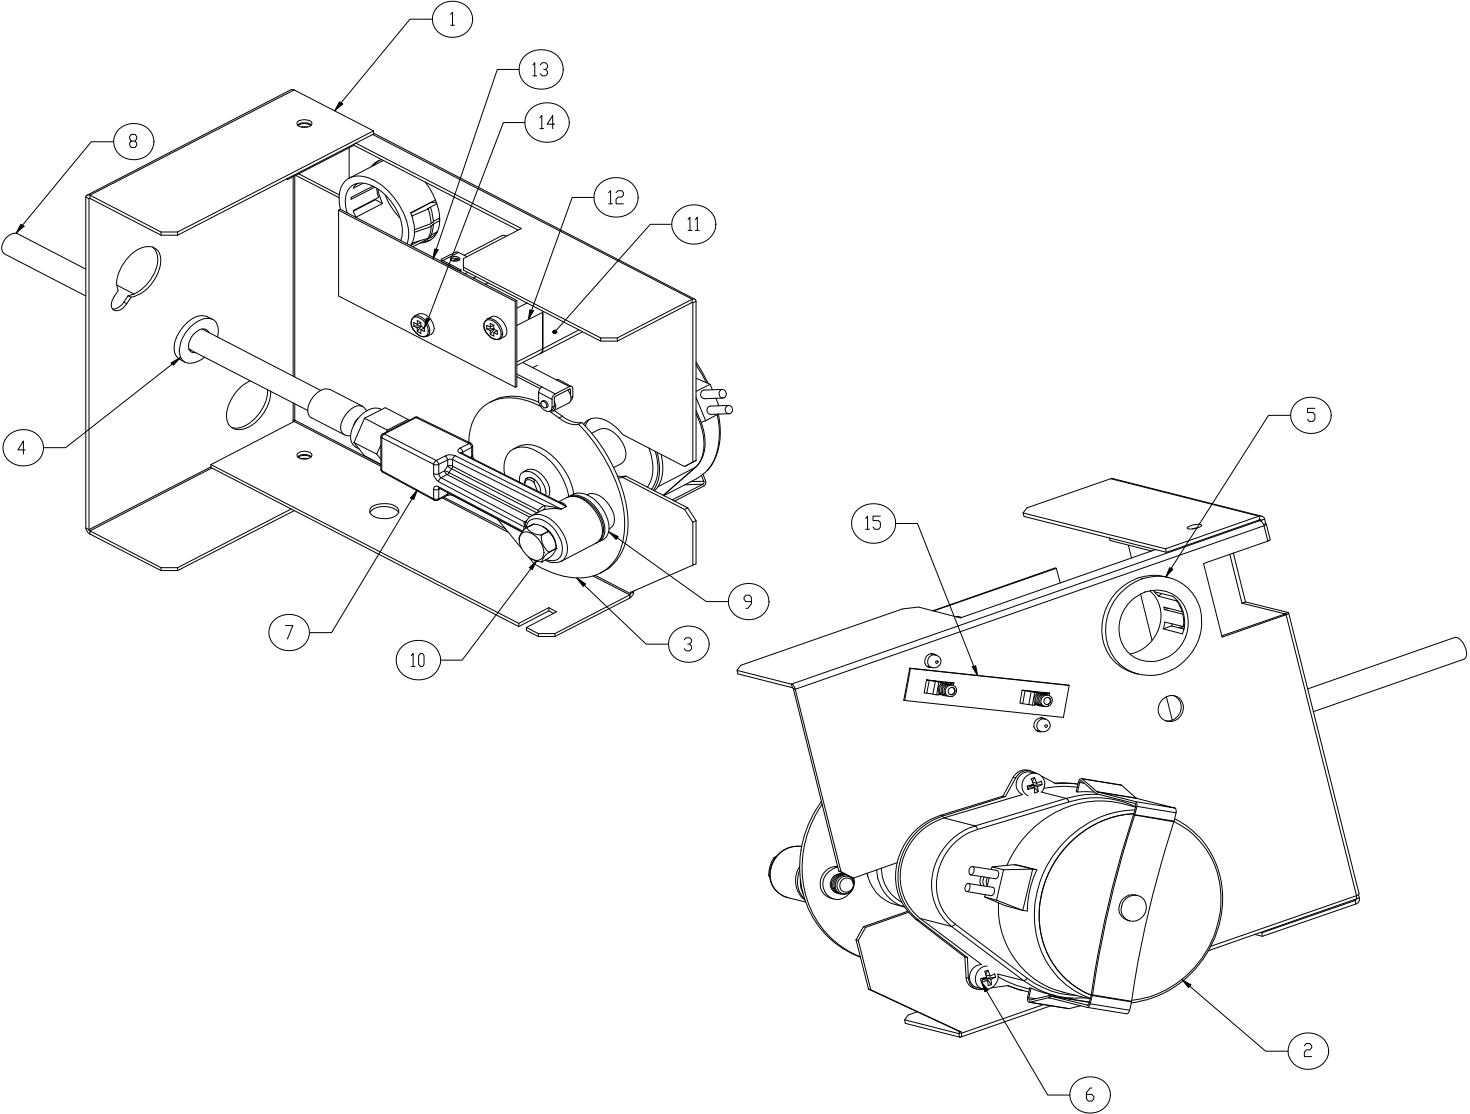

LEFT SIDE HARVIST ASSIST (SECONDARY)

Item No.	Model Number				Description
	ICE1806	ICE1807	ICE2106	ICE2107	
1	3013170-01	3013170-01	3013170-01	3013170-01	Bracket, Probe Motor
2	9161031-01	9161031-01	9161031-01	9161031-01	Gear Motor
3	9131190-01	9131190-01	9131190-01	9131190-01	Clutch Assembly 160 Degree Cam, Right Side
	9131474-01	9131474-01	9131474-01	9131474-01	Clutch Assembly 160 Cam, Right Side REMOTE ONLY
	9131190-04	9131190-04	9131190-04	9131190-04	Clutch Assembly .312R Cam, Left Side
4	9051001-13	9051001-13	9051001-13	9051001-13	Snap Bushing
5	9051001-03	9051001-03	9051001-03	9051001-03	Snap Bushing
6	9031019-08	9031019-08	9031019-08	9031019-08	#6-32 x 1/2 Fillister Head Screw
7	9051057-01	9051057-01	9051057-01	9051057-01	Connecting Rod
8	9021102-01	9021102-01	9021102-01	9021102-01	Probe, Single Length
9	9031003-03	9031003-03	9031003-03	9031003-03	Plain Flat Washer
10	9031119-01	9031119-01	9031119-01	9031119-01	Shoulder Screw
11	9051519-01	9051519-01	9051519-01	9051519-01	Spacer, Cam Switch
12	9101160-01	9101160-01	9101160-01	9101160-01	Cam Switch
13	9131500-01	9131500-01	9131500-01	9131500-01	Insulator, Switch
14	9031008-44	9031008-44	9031008-44	9031008-44	Pan Head Machine Screw
15	9031120-01	9031120-01	9031120-01	9031120-01	Speed Nut Plate
14	2061962-02S	2061962-02S	2061962-02S	2061962-02S	Complete Assembly-Primary-Right Side
	2061962-10S	2061962-10S	2061962-10S	2061962-10S	Complete Assembly-Primary-Right Side REMOTE ONLY
15	2061962-03S	2061962-03S	2061962-03S	2061962-03S	Complete Assembly-Secondary-Left Side