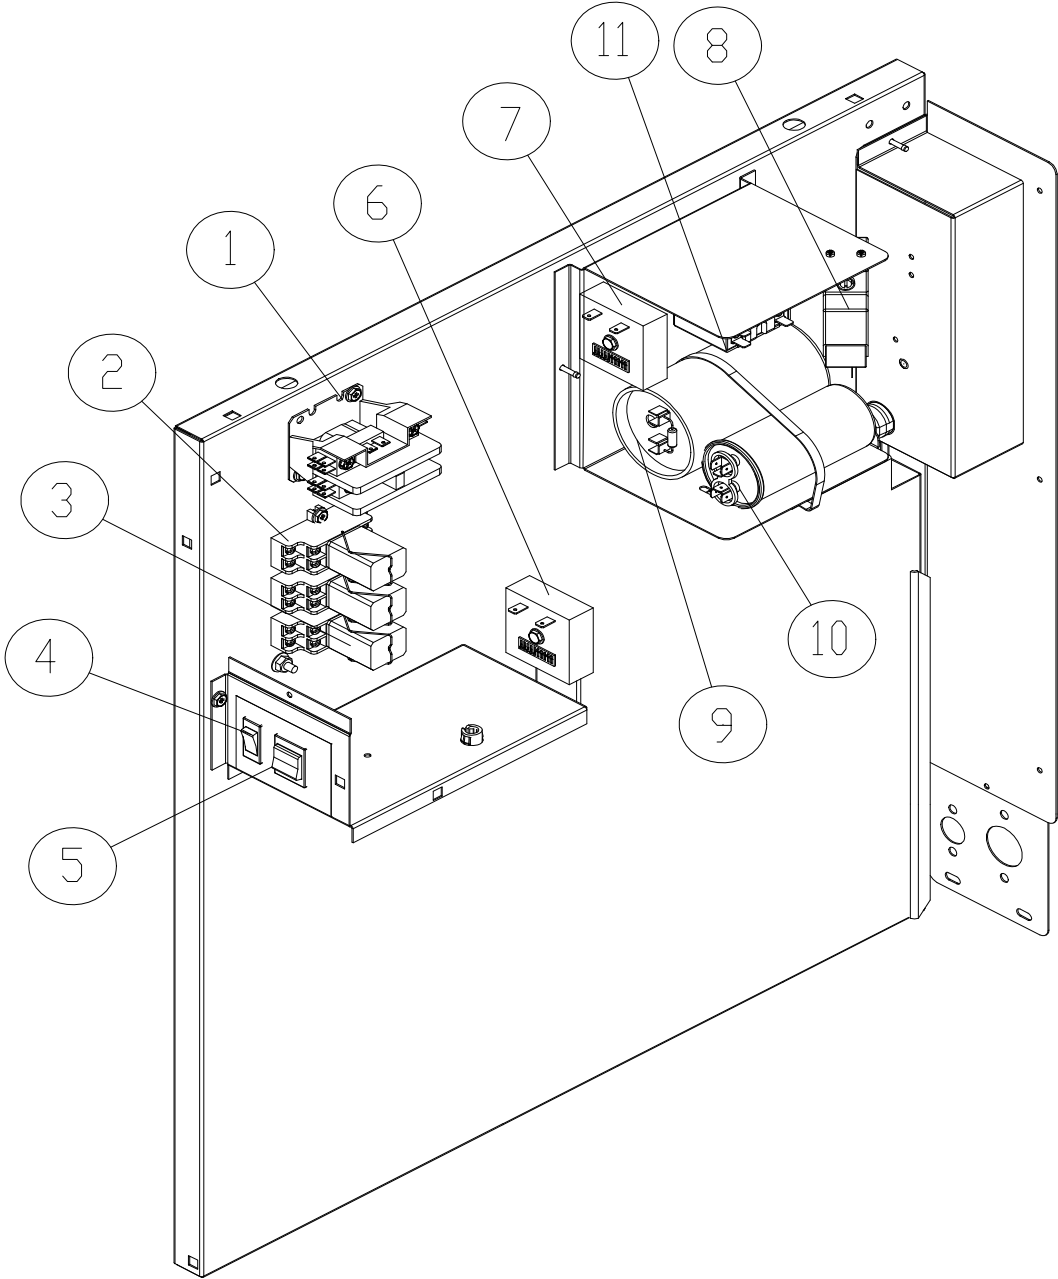

Item No.	Model Number				Description
	ICE1806	ICE1807	ICE2106	ICE2107	
1	9101002-06	9101079-02	9101002-06	9101079-02	Contactator
2	9101083-01	9101083-01	9101083-01	9101083-01	Relay Base
3	9101084-02	9101084-02	9101084-02	9101084-02	Relay
4	9101139-03	9101139-03	9101139-03	9101139-03	Purge Switch
5	9101195-01	9101195-01	9101195-01	9101195-01	ICE-OFF-WASH Switch
6	9101148-01	9101148-01	9101148-01	9101148-01	Timer
7	9101148-01	9101148-01	9101148-01	9101148-01	Timer (6 Minute-Remote only)
8	9041094-01	9041094-01	9041094-01	9041094-01	Low Pressure Control (Timer Initiate)
9	9181003-21	N/A	9181003-21	N/A	Start Capacitor
10	9181009-20	N/A	9181009-13	N/A	Run Capacitor
11	9181010-10	N/A	9181010-11	N/A	Compressor Relay

ICE1806	ICE1807	ICE2106	ICE2107	
9181108-11	9181108-12	9181129-11	9181129-12	Compressor Kit
9181003-21	N/A	9181003-21	N/A	Start Capacitor
9181009-20	N/A	9181009-13	N/A	Run Capacitor
9181010-10	N/A	9181010-11	N/A	Relay