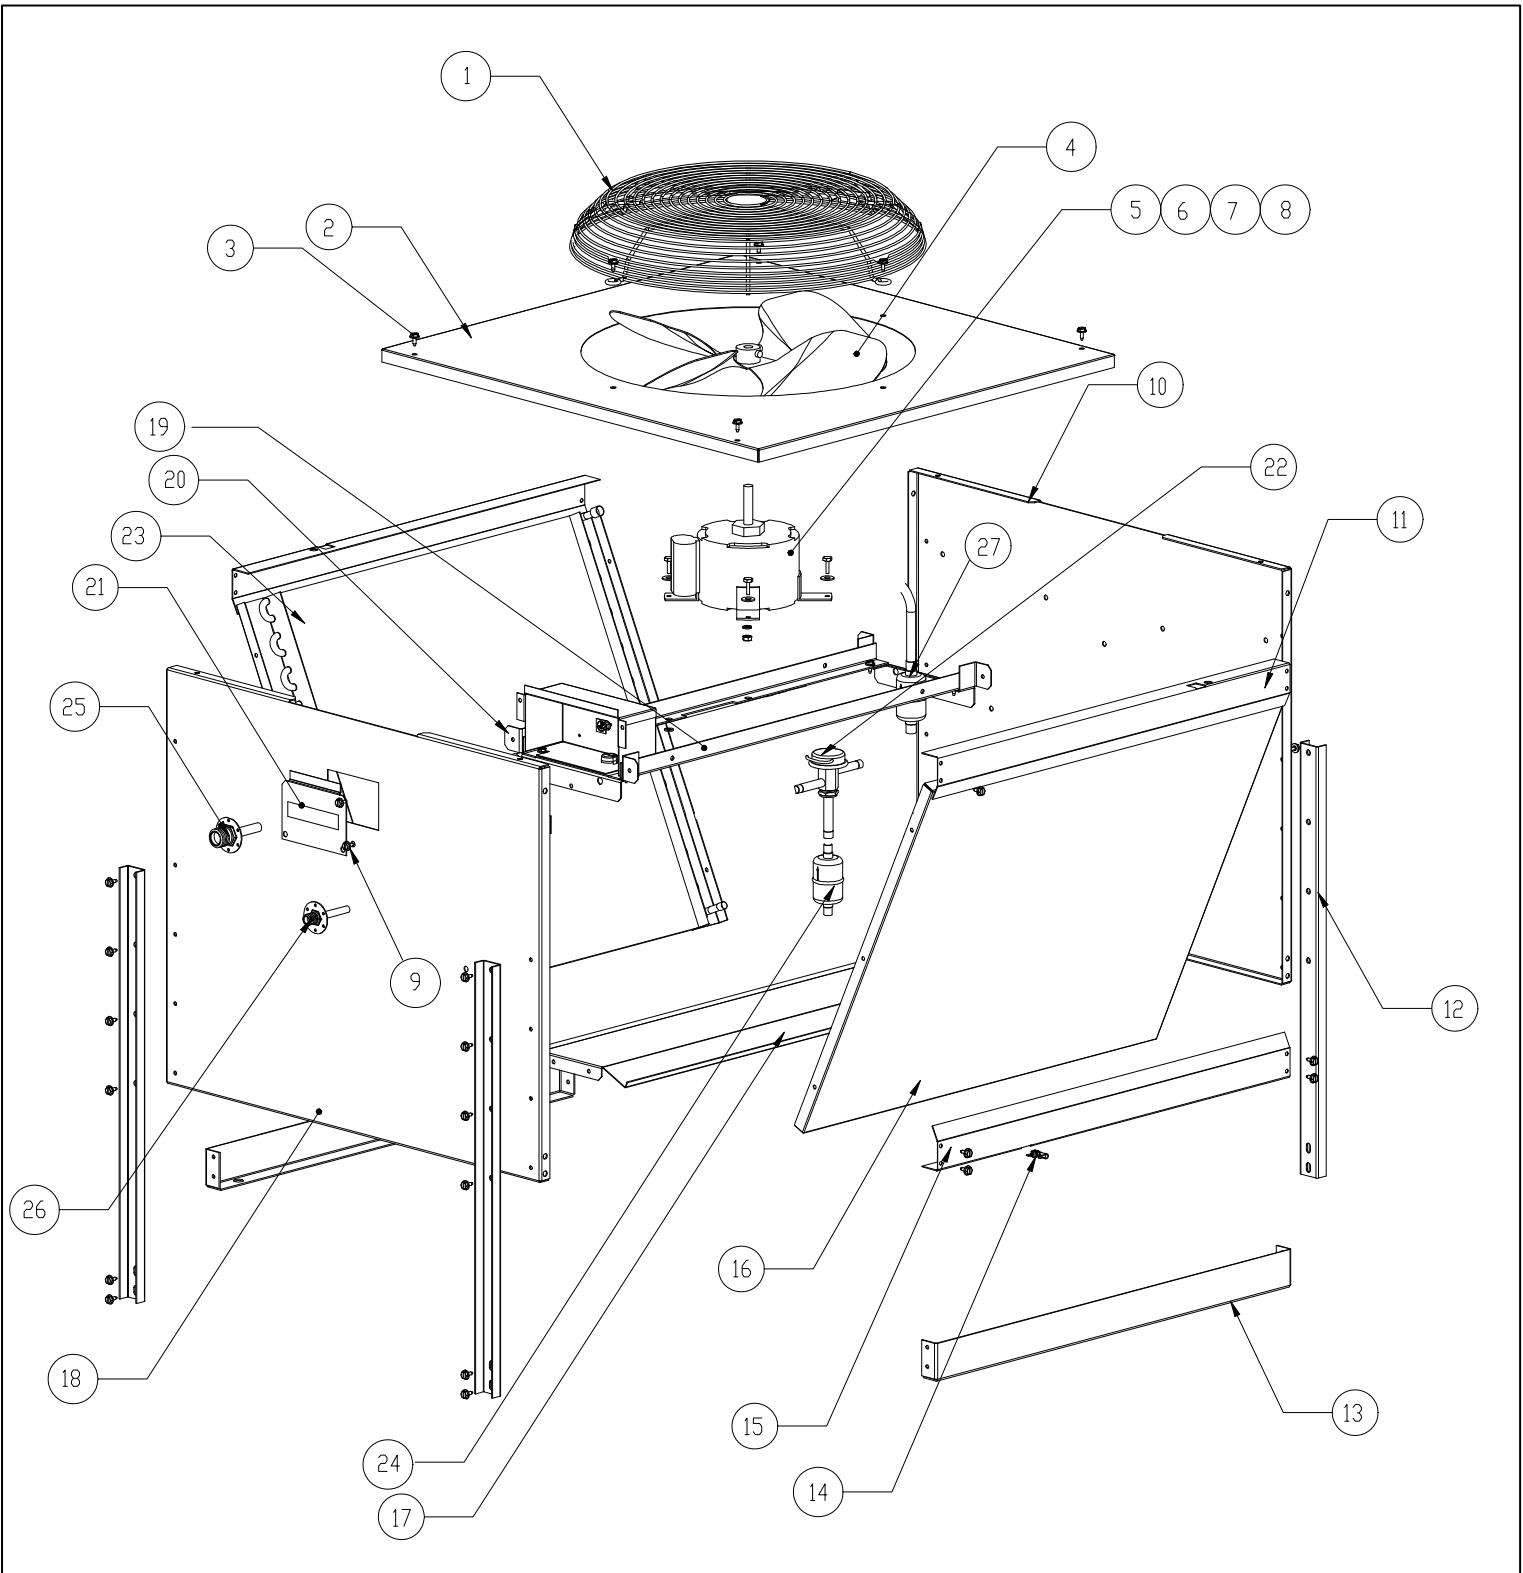

ICE0500R	ICE0600R	ICE0800R ICE1000R	ICE1400R4 ICE1506R3	ICE1800R4 ICE2100R4

Item	VRC1001	VRC1061	VRC2061	VRC2661	VRC5061	Description
1	9131452-01	9131452-01	9131452-01	9131452-01	9131460-01	Fan Guard
2	3013222-01	3013222-01	3013222-01	3013222-01	3013303-01	Top Panel
3	9031019-04	9031019-04	9031019-04	9031019-04	9031019-04	¼-20 x 1/2 Screw
4	9131451-01	9131451-01	9131451-01	9131451-01	9131461-01	Fan Blade
5	9161117-02	9161117-01	9161117-01	9161117-01	9161118-01	Fan Motor
6	9031001-02	9031001-02	9031001-02	9031001-02	9031001-02	¼-20 x ¾ Cap Screw
7	9031003-01	9031003-01	9031003-01	9031003-01	9031003-01	Flat Washer
8	9031118-02	9031118-02	9031118-02	9031118-02	9031118-02	Flanged Lock Nut
9	9031019-04	9031019-04	9031019-04	9031019-04	9031019-04	¼-20 x 1/2 Screw
10	3013224-01	3013224-01	3013224-01	3013224-01	3013224-01	Rear Panel
11	3013226-01	3013226-01	3013226-01	3013226-01	3013305-01	Brace
12	3013227-01	3013227-01	3013227-01	3013227-01	3013227-01	Leg
13	3013228-01	3013228-01	3013228-01	3013228-01	3013306-01	Leg Brace
14	N/A	N/A	N/A	N/A	N/A	T-Nut-Shipping Only
15	3013226-01	3013226-01	3013226-01	3013226-01	3013305-01	Brace
16	3013232-01	3013232-01	N/A	N/A	N/A	Cover Panel
17	3013225-01	3013225-01	3013225-01	3013225-01	3013304-01	Center Panel
18	3013223-01	3013223-01	3013223-01	3013223-01	3013223-01	Front Panel
19	3013234-01	3013234-01	3013234-01	3013234-01	3013307-01	Motor Brace
20	3013233-01	3013233-01	3013233-01	3013233-01	3013233-01	Motor Brace Support
21	3013229-01	3013229-01	3013229-01	3013229-01	3013229-01	Junction Box Cover
22	9151027-07	9151027-06	9151027-07	9151027-07	9151027-07	Mixing Valve
23	9141135-01	9141135-01	9141135-01	9141136-01	9141137-01	Condenser
24	9151143-01	9151143-01	9151143-01	9151143-01	9151143-01	Filter
25	9091001-12	9091001-12	9091001-12	9091001-12	9091001-12	1/2 Coupling
26	9091001-11	9091001-11	9091001-11	9091001-11	9091001-11	3/8 Coupling
27	9151143-02	9151143-02	9151143-02	9151143-02	9151143-02	Filter