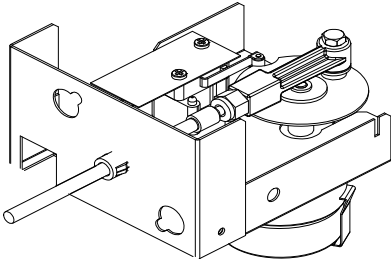

RIGHT SIDE HARVEST ASSIST (PRIMARY)