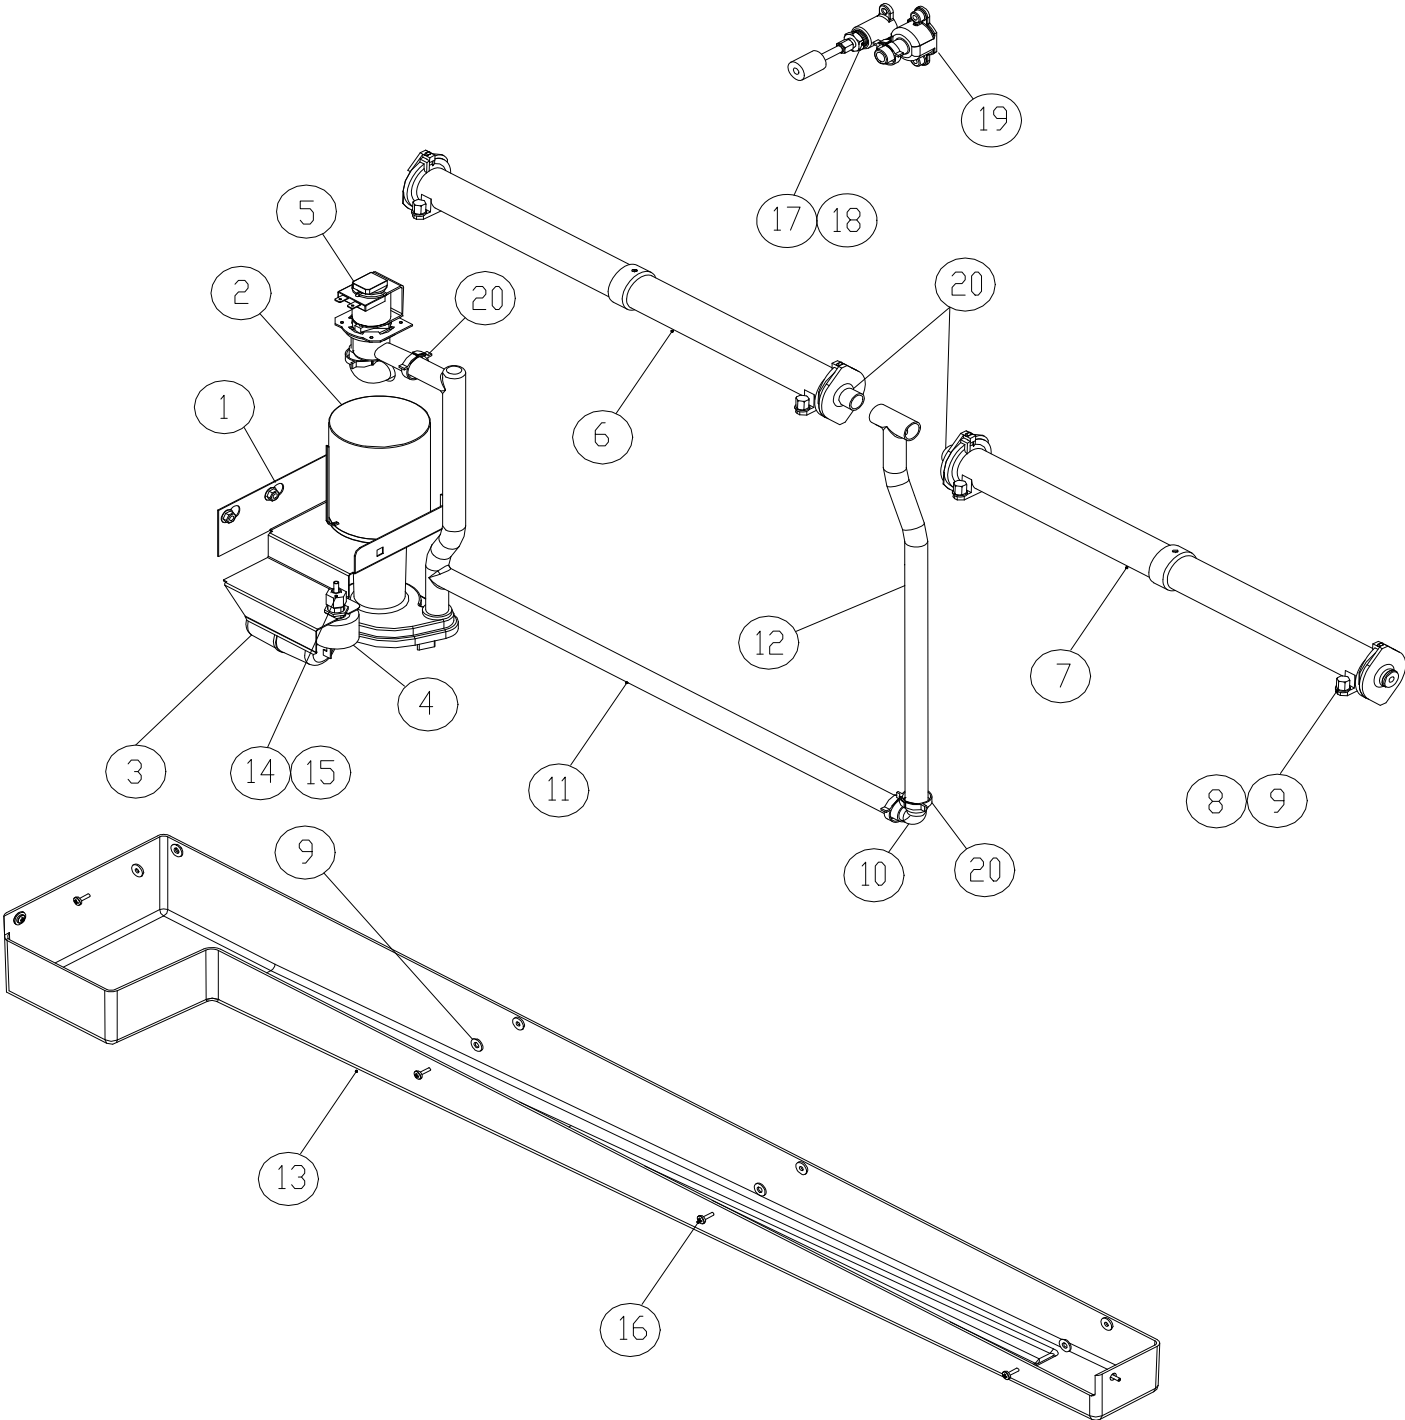

LEFT SIDE HARVIST ASSIST (SECONDARY)

RIGHT SIDE HARVEST ASSIST (PRIMARY)

Item No.	Model Number				Description
	ICE1806	ICE1807	ICE2106	ICE2107	
1	3013170-01	3013170-01	3013170-01	3013170-01	Bracket, Probe Motor
2	9161031-01	9161031-01	9161031-01	9161031-01	Gear Motor
3	9131190-01	9131190-01	9131190-01	9131190-01	Clutch Assembly 160 Degree Cam, Right Side
	9131474-01	9131474-01	9131474-01	9131474-01	Clutch Assembly 160 Cam, Right Side REMOTE ONLY
	9131190-04	9131190-04	9131190-04	9131190-04	Clutch Assembly .312R Cam, Left Side
4	9051001-13	9051001-13	9051001-13	9051001-13	Snap Bushing
5	9051001-03	9051001-03	9051001-03	9051001-03	Snap Bushing
6	9031019-08	9031019-08	9031019-08	9031019-08	#6-32 x 1/2 Fillister Head Screw
7	9051057-01	9051057-01	9051057-01	9051057-01	Connecting Rod
8	9021102-01	9021102-01	9021102-01	9021102-01	Probe, Single Length
9	9031003-03	9031003-03	9031003-03	9031003-03	Plain Flat Washer
10	9031119-01	9031119-01	9031119-01	9031119-01	Shoulder Screw
11	9051519-01	9051519-01	9051519-01	9051519-01	Spacer, Cam Switch
12	9101160-01	9101160-01	9101160-01	9101160-01	Cam Switch
13	9131500-01	9131500-01	9131500-01	9131500-01	Insulator, Switch
14	9031008-44	9031008-44	9031008-44	9031008-44	Pan Head Machine Screw
15	9031120-01	9031120-01	9031120-01	9031120-01	Speed Nut Plate
14	2061962-02S	2061962-02S	2061962-02S	2061962-02S	Complete Assembly-Primary- Right Side
	2061962-10S	2061962-10S	2061962-10S	2061962-10S	Complete Assembly-Primary- Right Side REMOTE ONLY
15	2061962-03S	2061962-03S	2061962-03S	2061962-03S	Complete Assembly-Secondary- Left Side