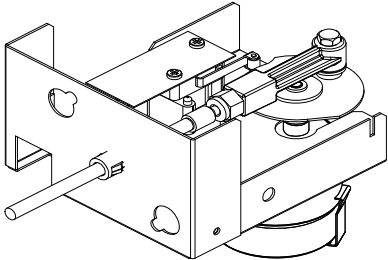

RIGHT SIDE HARVEST ASSIST (PRIMARY)