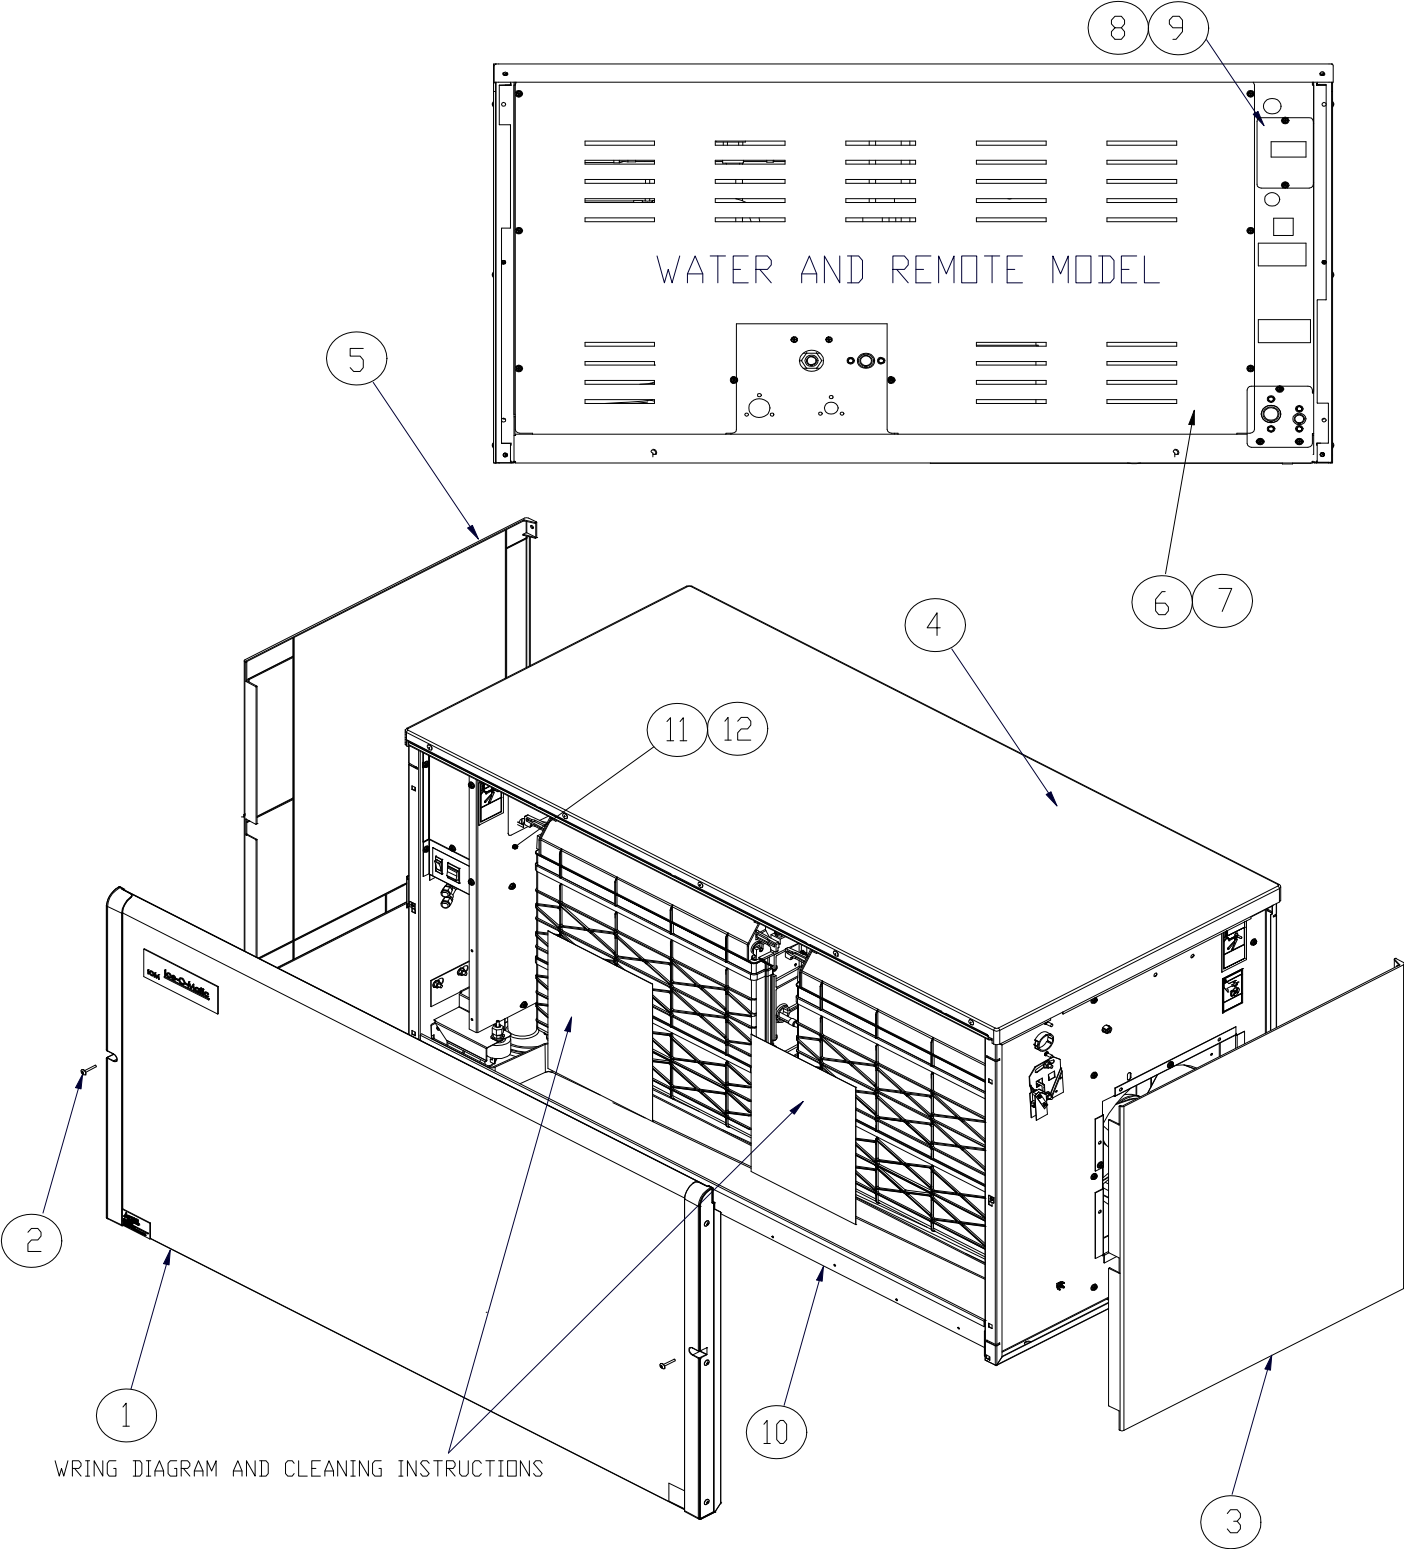

This parts list contains the service parts available for the following icemakers.

ICE1806 Water and Remote Version 4

ICE1807 Water and Remote Version 4

ICE2106 Water and Remote Version 4

ICE2107 Water and Remote Version 4

Check the model number on the data plate and refer to the correct listing for the specific component.

Check carefully that the correct part is identified and ordered.

Table of Contents	Page 1
Exterior Panels	Page 2
Water Cooled	Page 4
Remote	Page 6
Control Box	Page 8
Harvest Assist	Page 10
Water Pump/Float	Page 12
VRC Condenser	Page 14

**Ice-O-Matic
11100 East 45th Ave.
Denver Co. 80239
800-423-3367**

Item No.	Model Number				Description
	ICE1806	ICE1807	ICE2106	ICE2107	
1	2031511-03S	2031511-03S	2031511-03S	2031511-03S	Front Panel
	9051562-03	9051562-03	9051562-03	9051562-03	Front Panel End Cap, Right Hand
	9051562-04	9051562-04	9051562-04	9051562-04	Front Panel End Cap, Left Hand
2	9031098-04	9031098-04	9031098-04	9031098-04	Front Panel Screws
3	9051565-04	9051565-04	9051565-04	9051565-04	Right Hand Side Panel-Water Cooled and Remote Only
4	2101430-01S	2101430-01S	2101430-01S	2101430-01S	Top Panel
5	9051565-04	9051565-04	9051565-04	9051565-04	Left Hand Side Panel-Water Cooled and Remote Only
6	3021926-01	3021926-01	3021926-01	3021926-01	Rear Panel
7	9031046-01	9031046-01	9031046-01	9031046-01	Rear Cover Panel Screws
8	3013308-01	3013308-01	3013308-01	3013308-01	Junction Box Cover
9	9031046-01	9031046-01	9031046-01	9031046-01	Junction Box Cover Screws
10	3013315-01	3013315-01	3013315-01	3013315-01	Ice Deflector
11	3013294-01	3013294-01	3013294-01	3013294-01	Control Box Top Cover
12	3013293-01	3013293-01	3013293-01	3013293-01	Control Box Side Cover